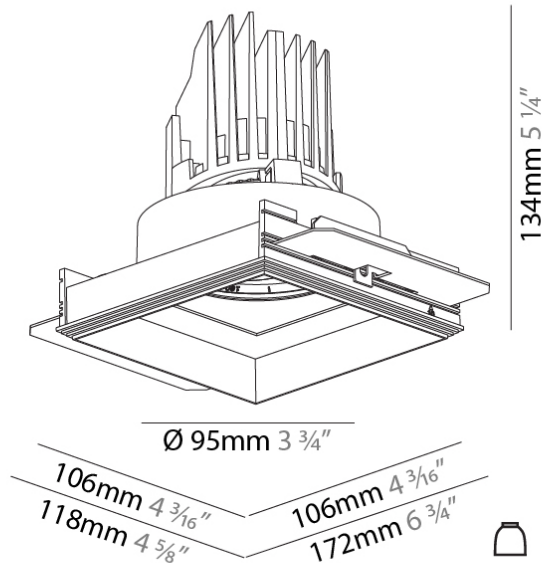

Cut-out Measurements: 120mm / 4 3/4" x 120mm / 4 3/4"
Upon Request: Unique Ceiling Thickness

ELECTRICAL

Lamp Type: LED (Zhaga Standard)
Input Wattage (W): 16.5
Total Output Wattage (W): 14.7
Dimming: Dali Dimming
Driver Included: No
Driver Location: Recessed Housing
Driver Type: Constant Current - 120Vac
Driver Class: Class 2
Housing: See Components
Input Voltage (V): 120
Constant Current (MA): 350

LED

Number of LEDs: 1
Max. Delivered Lumen (lm): 770
Nominal Lumen (lm): 1140
CRI: >90 CRI
Lamp Life (hrs): 50000
Upon Request: RGB-W Tunable White Special Color Temperature Special LED

OPTICAL

Reflector°: 20 / 40 / 60
Adjustability: Rotational 355°; Tilt 30°
Upon Request: Special Beam Angles

RATINGS AND CERTIFICATIONS

382, F 416-247-9319, www.zaneen.com
Created by Zaneen Lighting for North American Standards at the end of the existing Model #. For assistance on 'custom' specifications, contact zteam@zaneen.com.
In a constant effort to supply the best product, we reserve the right to change specifications or materials without notice. The most recent specification sheets are found at zaneen.com
IP rating: IP20