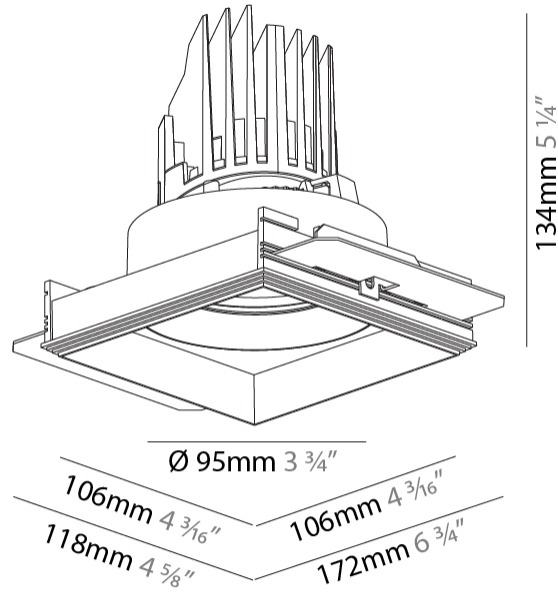

ELECTRICAL

Lamp Type: LED (Zhaga Standard)
Input Wattage (W): 16.5
Total Output Wattage (W): 14.7
Dimming: Dali Dimming
Driver Included: No
Driver Location: Recessed Housing
Driver Type: Constant Current - 120Vac
Driver Class: Class 2
Housing: See Components
Input Voltage (V): 120
Constant Current (MA): 350

LED

Number of LEDs: 1
Max. Delivered Lumen (lm): 770
Nominal Lumen (lm): 1140
CRI: >90 CRI
Lamp Life (hrs): 50000
Upon Request: RGB-W Tunable White Special Color Temperature Special LED

OPTICAL

Reflector: 20 / 40 / 60
Adjustability: Rotational 355°; Tilt 30°
Upon Request: Special Beam Angles

RATINGS AND CERTIFICATIONS

Certified By: Certified for North American Standards
Zaneen Group Inc. © 2024, P-1806-588-3382, P-06-247-9319, www.zaneen.com

Patents: IP20
For assistance on 'custom' specifications, contact zteam@zaneen.com.
In a constant effort to supply the best product, we reserve the right to change specifications or materials without notice. The most recent specification sheets are found at zaneen.com